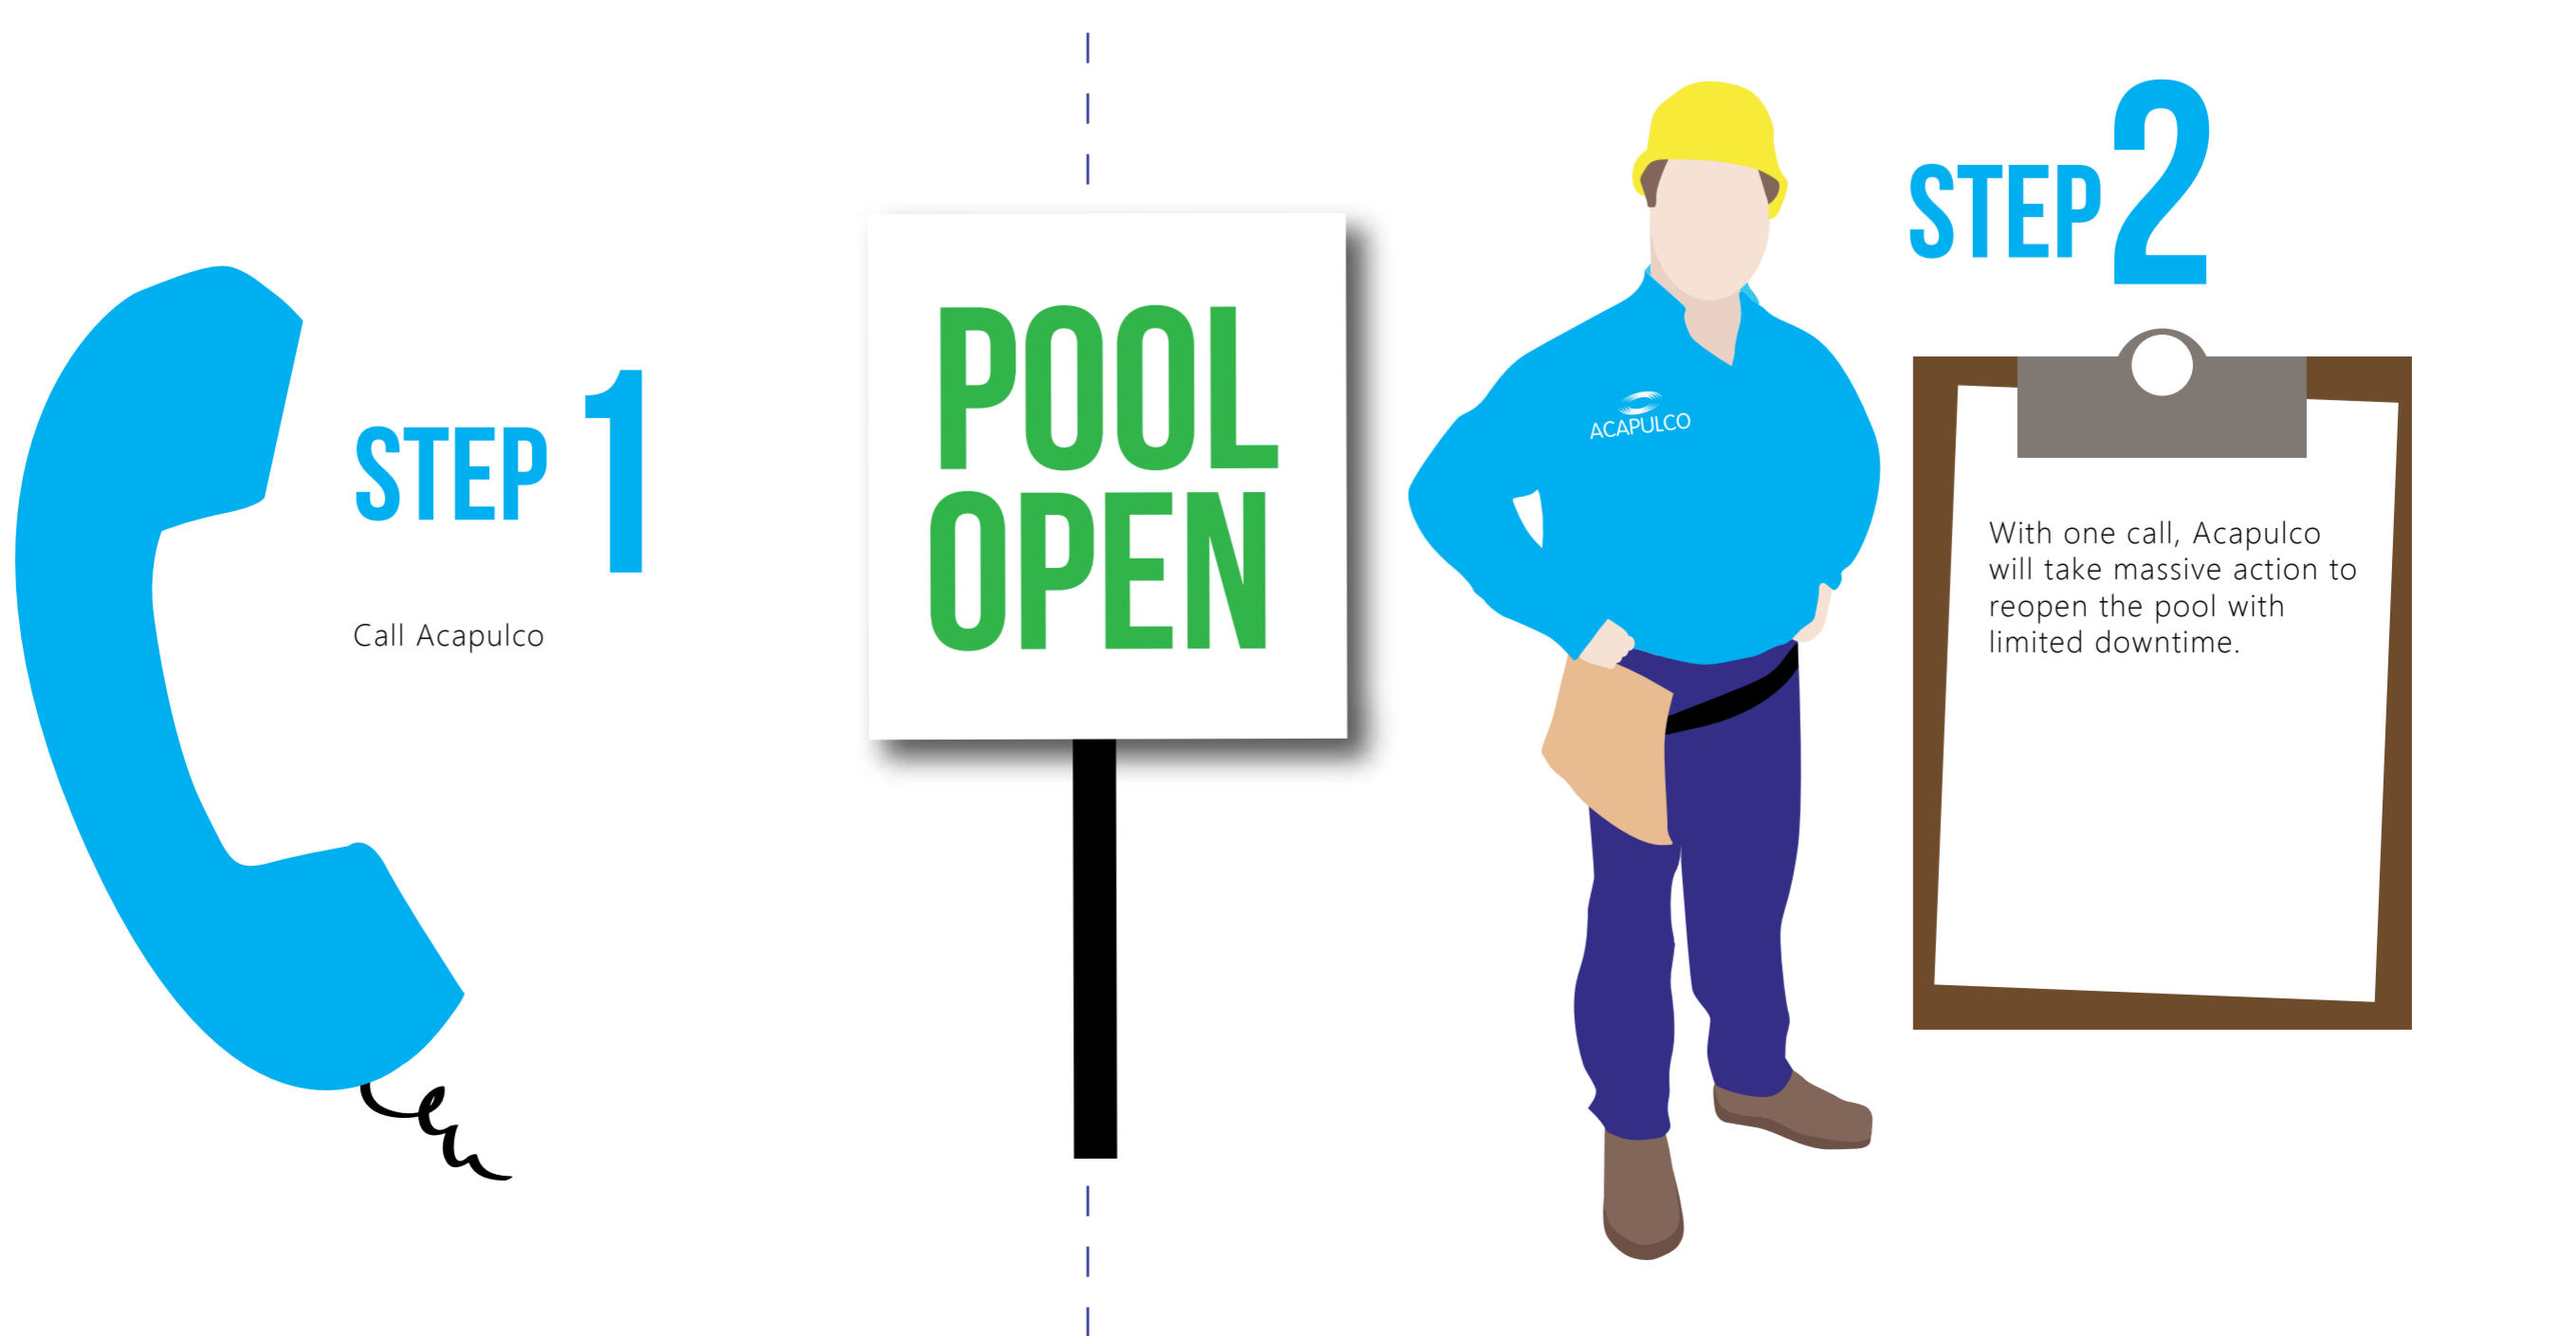

ACAPULCO

SINGLE SOURCE RESPONSIBILITY (SSR)

WHEN I HAVE AN ISSUE WITH THE POOL FINISH DELAMINATION IN MY PSP POOL*, WHO DO I CALL?

*Commonly referred to as the "Perfect Storm Pool" when there are multiple contractors with little swimming pool experience constructing the project under the supervision of one general contractor.

WHEN I HAVE AN ISSUE WITH THE POOL FINISH DELAMINATION IN MY ACAPULCO SSR POOL*, WHO DO I CALL?

*Also known as "Single Source Responsibility" when there is one swimming contractor responsible for the entire installation of the swimming pool. This contractor cannot blame others because he is solely responsible and carries the war-